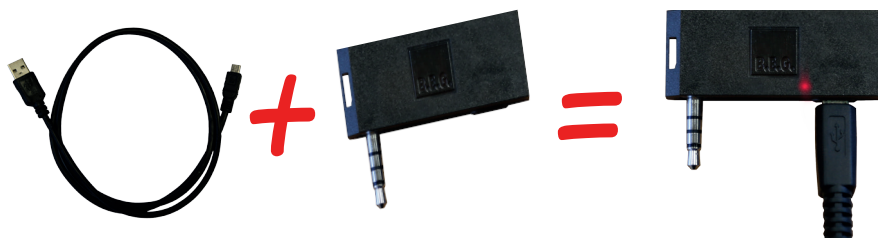

B.E.G. LUXOMAT®

www.beg-luxomat.com

B.E.G. LUXOMAT®
IR-RC-Adapter and Remote Control-App

With the IR-RC adapter, all remote-controllable **B.E.G.** detectors, lights and photoelectric switches can be set. The adapter is simply plugged into the phone connector of the Smartphone. A user-friendly navigation allows you to search by product name, by remote control name or by part number. The **B.E.G.** IR-RC-Adapter is plugged into the headphone socket of the Smartphone and establishes the infrared connection to the detector, light or photoelectric switch.

Description	Part number
IR-RC-Adapter	92726

Step 1: Install the remote control app „B.E.G. RC” on the Smartphone (Android min. V4.0.4, iOS min. V7.1.2).

Step 2: Charge the adapter via Micro USB cable. The battery being charged, the red LED turns off.

The IR-RC-Adapter has to be charged on a regular basis.

Step 3: Select remote control on the Smartphone via product, remote control or part number search.

Step 4: Plug in IR-RC-Adapter (phone connector). Warning: Sometimes protection covers prevent the adapter from being plugged in completely. Please ensure that the IR adapter is plugged in correctly.