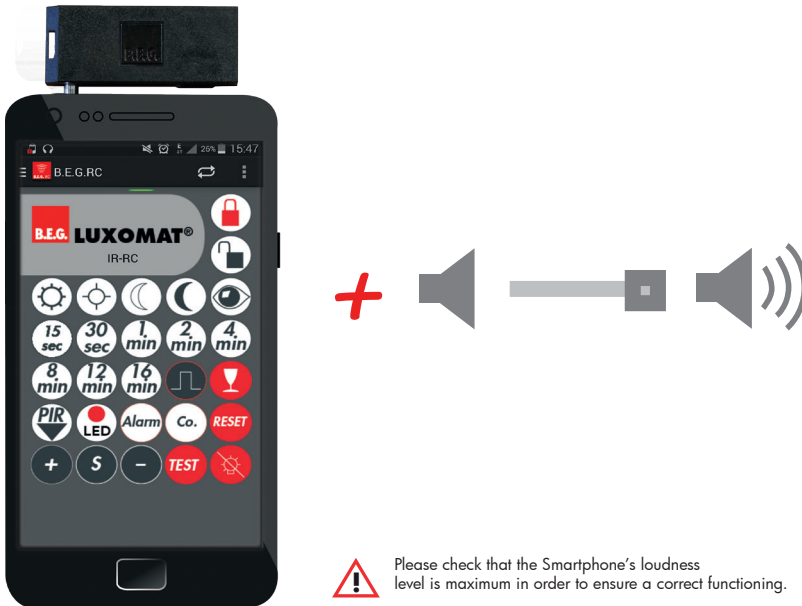

B.E.G. LUXOMAT®

www.beg-luxomat.com

B.E.G. LUXOMAT®
IR-RC-Adapter and Remote Control-App

With the IR-RC adapter, all remote-controllable **B.E.G.** detectors, lights and photoelectric switches can be set. The adapter is simply plugged into the phone connector of the Smartphone. A user-friendly navigation allows you to search by product name, by remote control name or by part number. The **B.E.G.** IR-RC-Adapter is plugged into the headphone socket of the Smartphone and establishes the infrared connection to the detector, light or photoelectric switch.

Description	Part number
IR-RC-Adapter	92726

Step 1: Install the remote control app „B.E.G. RC” on the Smartphone (Android min. V4.0.4, iOS min. V7.1.2).

Step 2: Charge the adapter via Micro USB cable. The battery being charged, the red LED turns off.

The IR-RC-Adapter has to be charged on a regular basis.

Step 3: Select remote control on the Smartphone via product, remote control or part number search.

Step 4: Plug in IR-RC-Adapter (phone connector). Warning: Sometimes protection covers prevent the adapter from being plugged in completely. Please ensure that the IR adapter is plugged in correctly.