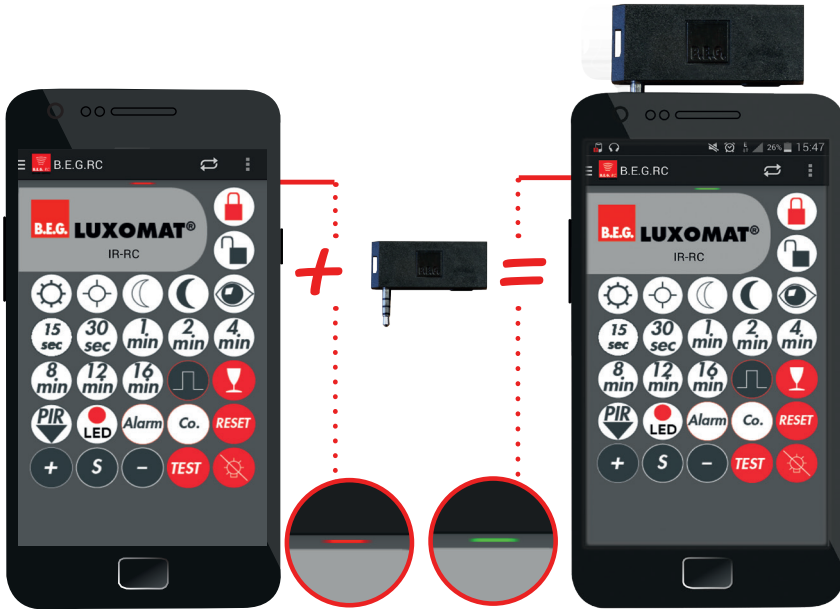

B.E.G. LUXOMAT®

www.beg-luxomat.com

B.E.G. LUXOMAT®
IR-RC-Adapter and Remote Control-App

With the IR-RC adapter, all remote-controllable **B.E.G.** detectors, lights and photoelectric switches can be set. The adapter is simply plugged into the phone connector of the Smartphone. A user-friendly navigation allows you to search by product name, by remote control name or by part number. The **B.E.G.** IR-RC-Adapter is plugged into the headphone socket of the Smartphone and establishes the infrared connection to the detector, light or photoelectric switch.

Description	Part number
IR-RC-Adapter	92726

Step 1: Install the remote control app „B.E.G. RC” on the Smartphone (Android min. V4.0.4, iOS min. V7.1.2).

Step 2: Charge the adapter via Micro USB cable. The battery being charged, the red LED turns off.

The IR-RC-Adapter has to be charged on a regular basis.

Step 3: Select remote control on the Smartphone via product, remote control or part number search.

Step 4: Plug in IR-RC-Adapter (phone connector). Warning: Sometimes protection covers prevent the adapter from being plugged in completely. Please ensure that the IR adapter is plugged in correctly.

Please check that the Smartphone's loudness level is maximum in order to ensure a correct functioning.

B.E.G.

ISO 14001

Umwelt-
management

ISO 9001

Qualitäts-
management

B.E.G. UK Ltd

Q West, Great West Road
Brentford, Middlesex, TW8 0GP